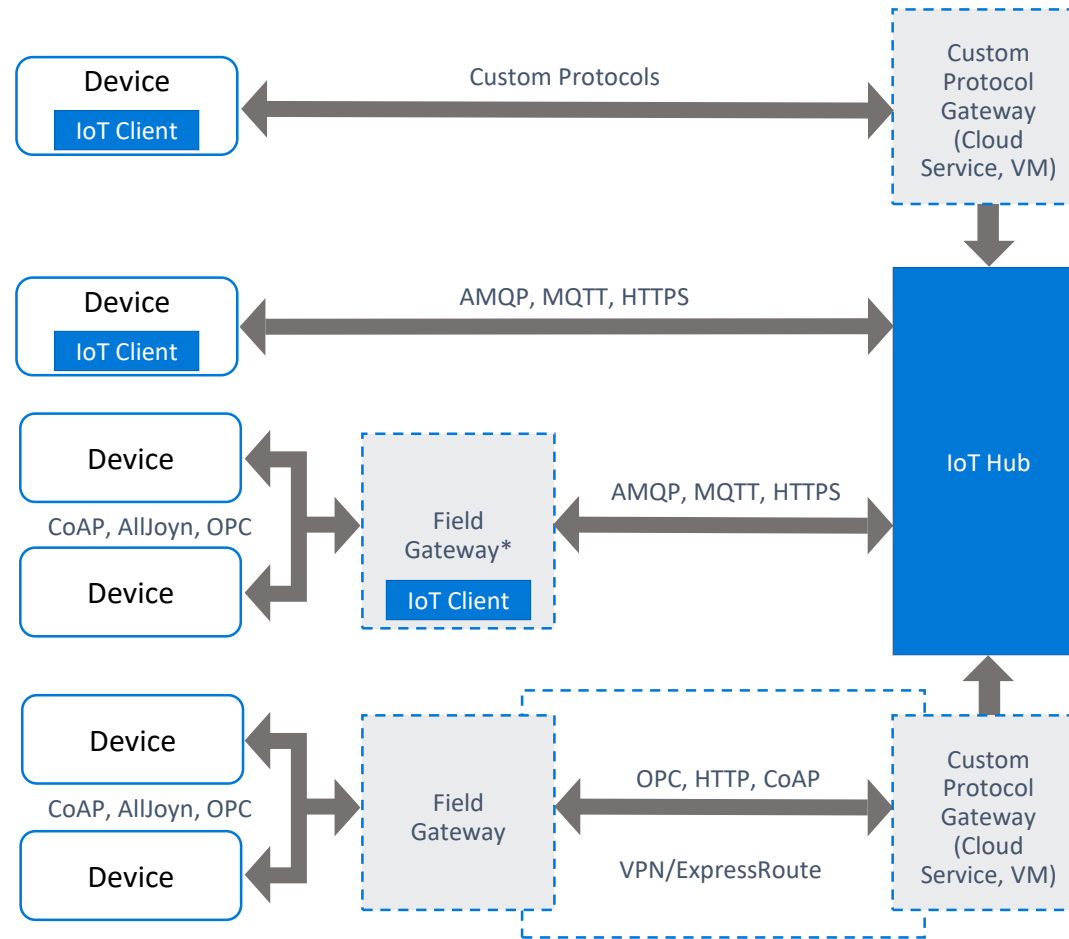

From sensor to visualization

Štěpán Bechynský

Technology Solutions Professional for IoT

Microsoft

Azure IoT Reference Architecture

Device Connectivity

- Data Path
- ▭ Optional solution component
- Azure IoT solution component

** Field Gateway is currently a concept that may represent Microsoft, 3rd party or custom capabilities at a hardware or software level*

Implementing reference architecture