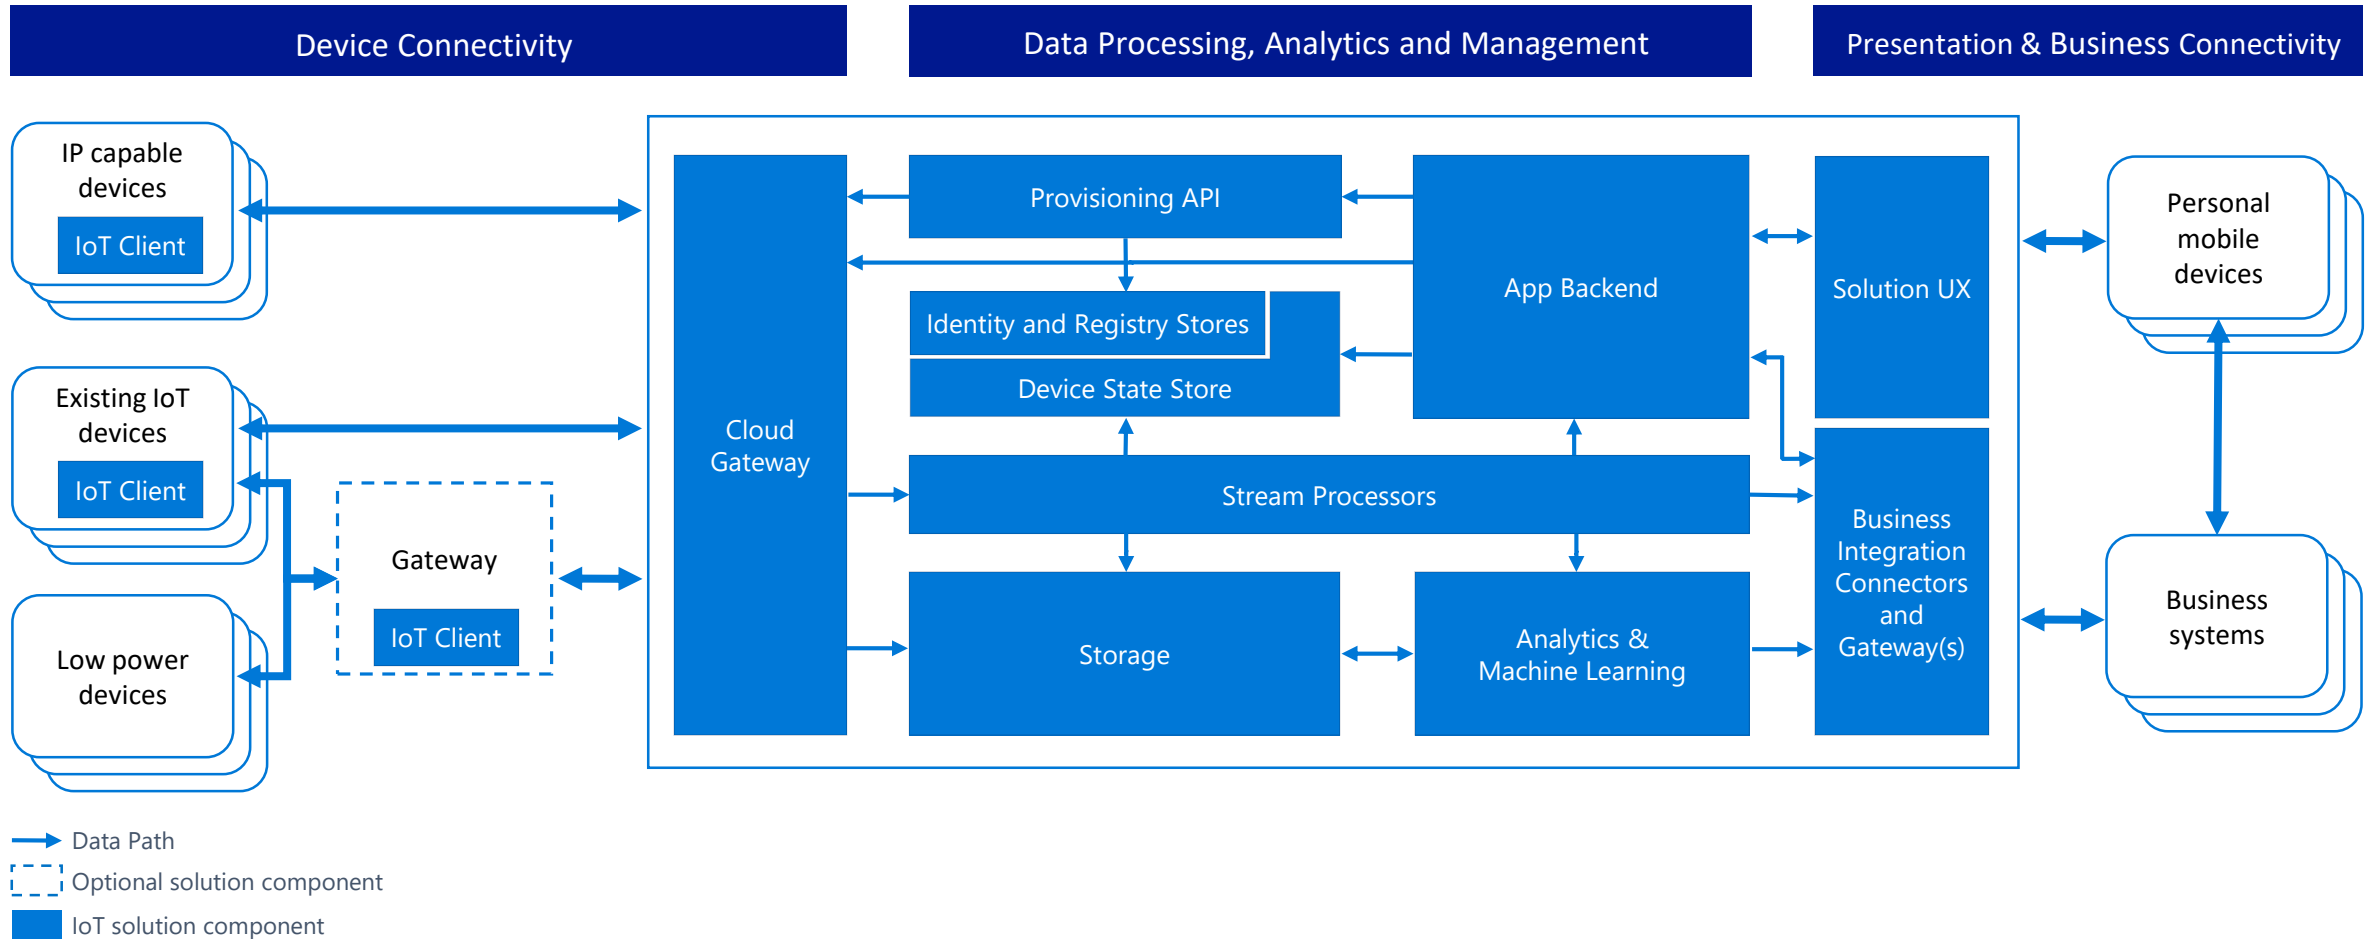

From sensor to visualization

Štěpán Bechynský

Technology Solutions Professional for IoT

Microsoft

Azure IoT Reference Architecture

Device Connectivity

- Data Path
- ▭ Optional solution component
- Azure IoT solution component

** Field Gateway is currently a concept that may represent Microsoft, 3rd party or custom capabilities at a hardware or software level*

Implementing reference architecture